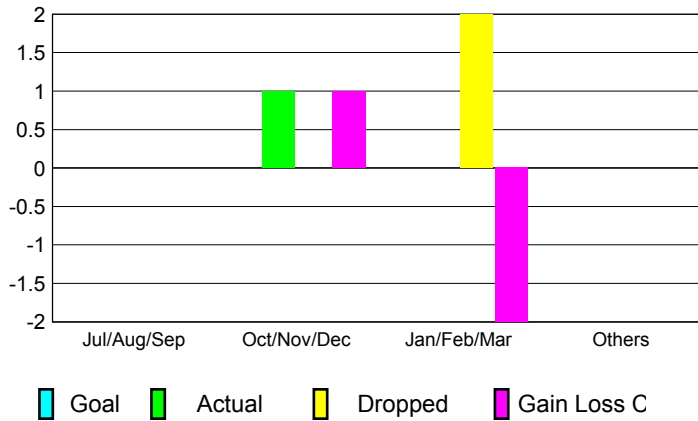

GMT: **Dominique Labussière**

Location: **FRANCE**

GMT CA: **4**

CLUBS

Month	New Club Goal	Actual New Clubs	Actual Dropped Clubs	Gain/Loss of Clubs
2012-2013				
Jul/Aug/Sep		0	0	0
Oct/Nov/Dec		1	0	1
Jan/Feb/Mar		0	2	-2
Apr/May/June		0	0	0
Totals		1	2	-1

Club Results 2012-2013

Goal, New, Dropped, Gain/Loss

YTD Status Quo Clubs 2012-2013

Status Quo Clubs Compared to Status Quo Members

Club Gain/Loss 2012-2013

MEMBERSHIP

Month	Net Memb Goal	Actual New Memb	Actual Dropped Memb	Gain/Loss of Memb
2012-2013				
Jul/Aug/Sep		2	16	-14
Oct/Nov/Dec		38	61	-23
Jan/Feb/Mar		31	28	3
Apr/May/June		44	40	4
Totals		115	145	-30