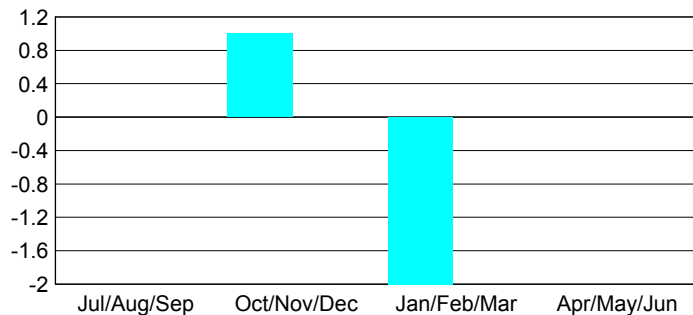

GMT: **Dominique Labussière**

Location: **FRANCE**

GMT CA: **4**

CLUBS

Month	New Club Goal	Actual New Clubs	Actual Dropped Clubs	Gain/Loss of Clubs
2012-2013				
Jul/Aug/Sep		0	0	0
Oct/Nov/Dec		1	0	1
Jan/Feb/Mar		0	2	-2
Apr/May/June		0	0	0
Totals		1	2	-1

Club Results 2012-2013

Goal, New, Dropped, Gain/Loss

YTD Status Quo Clubs 2012-2013

Status Quo Clubs Compared to Status Quo Members

Club Gain/Loss 2012-2013

MEMBERSHIP

Month	Net Memb Goal	Actual New Memb	Actual Dropped Memb	Gain/Loss of Memb
2012-2013				
Jul/Aug/Sep		2	16	-14
Oct/Nov/Dec		38	61	-23
Jan/Feb/Mar		31	28	3
Apr/May/June		44	40	4
Totals		115	145	-30

Membership Results 2012-2013

Goal, New, Dropped, Gain/Loss

Gender Comparison 2012-2013

Membership Gain/Loss 2012-2013