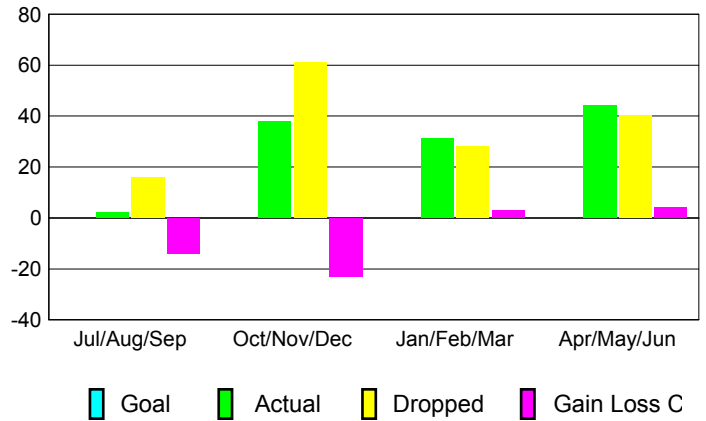

GMT: **Dominique Labussière**

Location: **FRANCE**

GMT CA: **4**

CLUBS

Month	New Club Goal	Actual New Clubs	Actual Dropped Clubs	Gain/Loss of Clubs
2012-2013				
Jul/Aug/Sep		0	0	0
Oct/Nov/Dec		1	0	1
Jan/Feb/Mar		0	2	-2
Apr/May/June		0	0	0
Totals		1	2	-1

Club Results 2012-2013

Goal, New, Dropped, Gain/Loss

YTD Status Quo Clubs 2012-2013

Status Quo Clubs Compared to Status Quo Members

Club Gain/Loss 2012-2013

MEMBERSHIP

Month	Net Memb Goal	Actual New Memb	Actual Dropped Memb	Gain/Loss of Memb
2012-2013				
Jul/Aug/Sep		2	16	-14
Oct/Nov/Dec		38	61	-23
Jan/Feb/Mar		31	28	3
Apr/May/June		44	40	4
Totals		115	145	-30

Membership Results 2012-2013

Goal, New, Dropped, Gain/Loss

Gender Comparison 2012-2013

Membership Gain/Loss 2012-2013