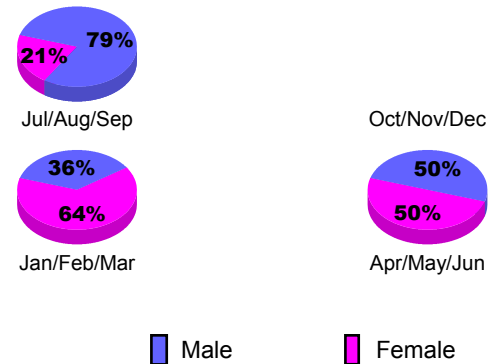

Club Results 2012-2013

Goal, New, Dropped, Gain/Loss

YTD Status Quo Clubs 2012-2013

Status Quo Clubs Compared to Status Quo Members

Club Gain/Loss 2012-2013

MEMBERSHIP

Month	Net Memb Goal	Actual New Memb	Actual Dropped Memb	Gain/Loss of Memb
2012-2013				
Jul/Aug/Sep		2	16	-14
Oct/Nov/Dec		38	61	-23
Jan/Feb/Mar		31	28	3
Apr/May/June		44	40	4
Totals		115	145	-30

Membership Results 2012-2013

Goal, New, Dropped, Gain/Loss

Gender Comparison 2012-2013

Membership Gain/Loss 2012-2013